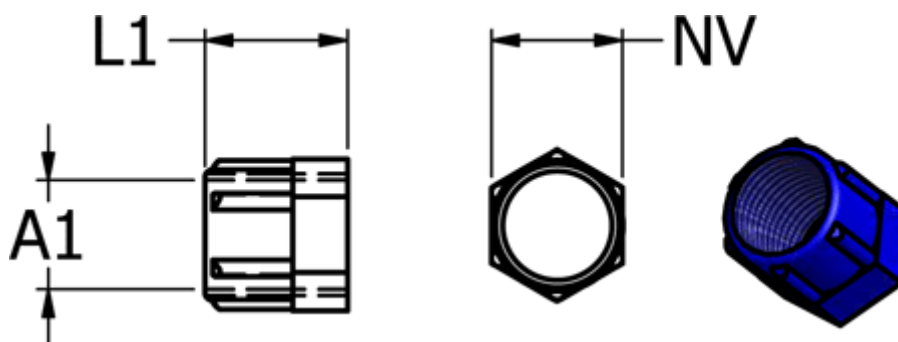

Data Sheet

Article number: 5861614

Description: Push-on fitting POM 16.14, Ø12/9 M16x1
nut, blue

Measures

L1 = 14

NV = 19

Thread A1 = M16x1